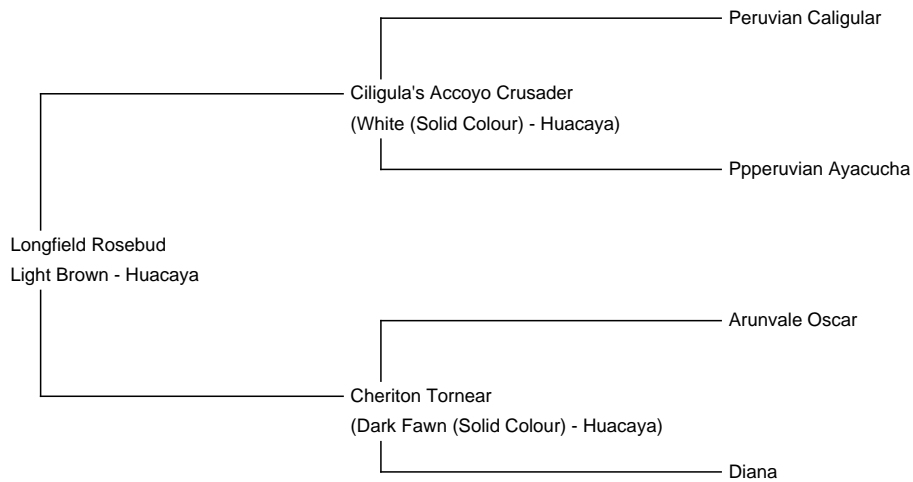

Longfield Rosebud

Price: N/A (SOLD)

Sire: Ciligula's Accoyo Crusader

Dam: Cheriton Tornear

Type: Female

Breed Type: Huacaya

Colour: Light Brown

Registered With: B.A.S. UKBAS10159

Date of Birth: 2nd September 2005

Description:

Rosebud has always produced quality cria, she's an exceptional breeding female.

Longfield Rosebud