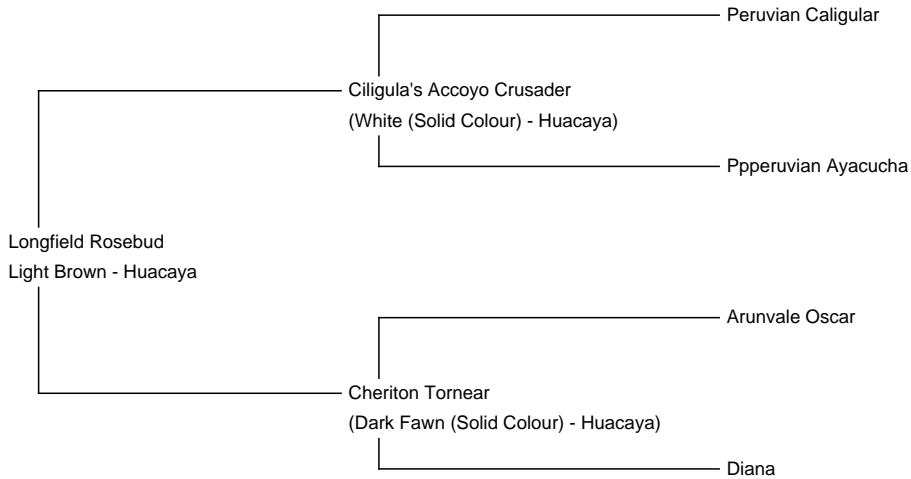

Longfield Rosebud

Price: N/A (SOLD)

Sire: Ciligula's Accoyo Crusader

Dam: Cheriton Tornear

Type: Female

Breed Type: Huacaya

Colour: Light Brown

Registered With: B.A.S. UKBAS10159

Date of Birth: 2nd September 2005

Description:

Rosebud has always produced quality cria, she's an exceptional breeding female.

Longfield Rosebud