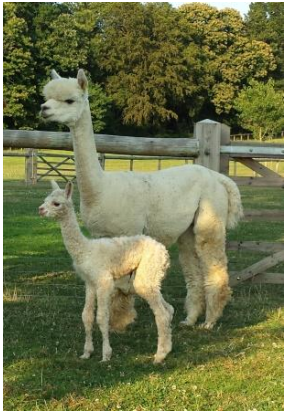

### Description:

A stunning white three year old female, Protegee?s Sire is one of the most famous Bozedown Herdsires, Bozedown Comet II. Lovely conformation, and a particularly fine and well organised fleece, she was the top purchase at the 2012 Futurity.

We mated Protegee to our top white Snowmass herdsire Snowmass Invincibly Elite, and the outcome was a lovely white female, Artwork I.E. Paloma. Protegee is now offered with a repeat mating to Snowmass Invincibly Elite or another Snowmass Stud of the purchaser's choice.

### Prizes Won:

8 September 2012 - Romsey Show - Huacaya Intermediate Female White - 4th

**Number of Crias bred from female:** 1

Protegee

Protegee and cria

Protegee fleece