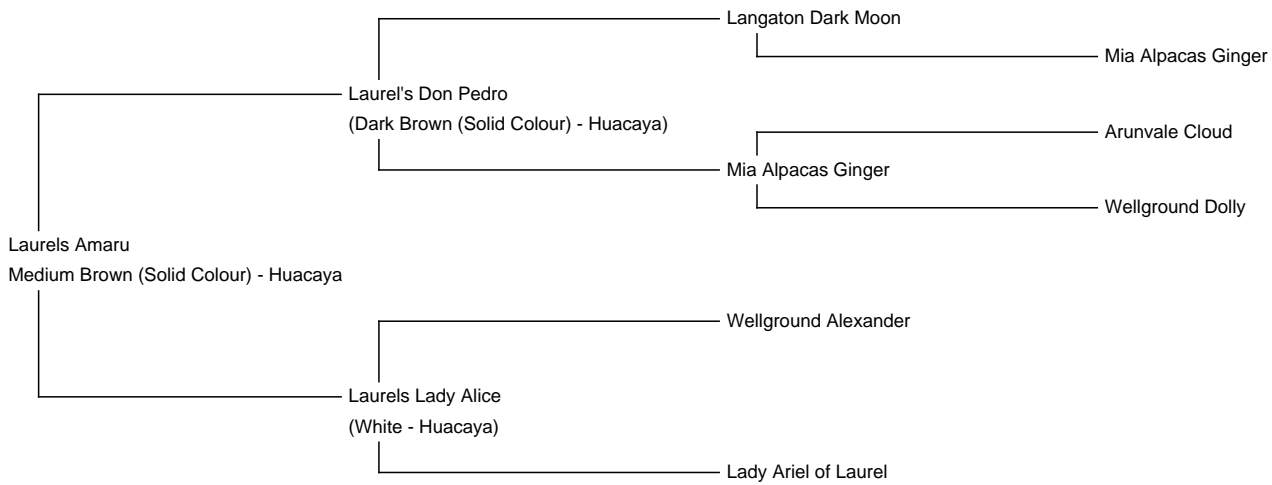

## Laurels Amaru

**Price:** £650.00 **(SOLD)**

**Sire:** Laurel's Don Pedro

**Dam:** Laurels Lady Alice

**Type:** Stud Male (Proven Stud)

**Breed Type:** Huacaya

**Colour:** Medium Brown (Solid Colour)

**Registered With:** BAS

**Blood Lineage:** Chilean

**Date of Birth:** 12th June 2012

### Description:

Born in 2012 this male alpaca has good fleece and good conformation and would make a very attractive addition to any paddock. He has sired one male cria.

Alpaca Photo 1