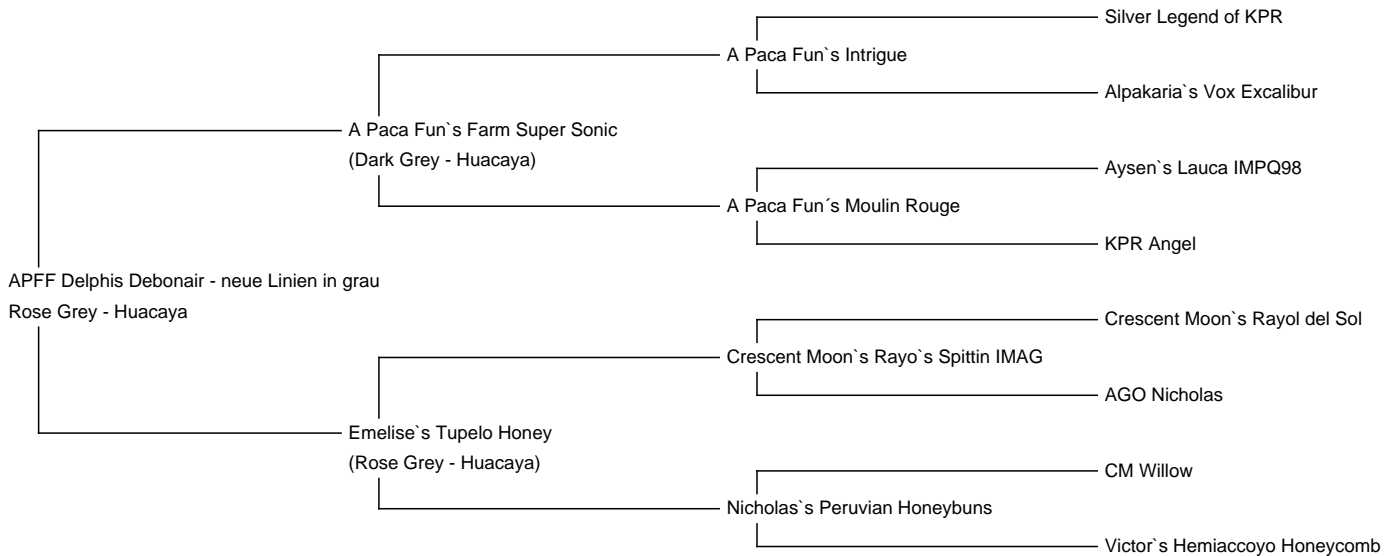

APFF Delphis Debonair - neue Linien in grau

Service Fee (On Farm): €1,800.00 This price is NOT inclusive of sales tax which

needs to be added.

Sire: A Paca Fun`s Farm Super Sonic

Dam: Emelise`s Tupelo Honey

Breed Type: Huacaya

Colour: Rose Grey

Registered With: AAeV 55970

Date of Birth: 11th September 2019

Fleece: (5th)

24.10µ SD 4.00µ CV 16.80% % Over 30 Microns(µ) 6.60% SF 22.60µ Curvature 32.40 deg/mm Staple Length 80 mm

(taken on 28th April 2024 at 4 Years and 7 Months of age)

Fibre Testing Authority: Art of Fibre

Description:

Wir lieben die Einheitlichkeit unseres neuen Hengstes. In Kombination mit seinem Charakter, seiner Dichte, seinem soliden Körperbau und seiner gestapelten grauen Genetik glauben wir, dass Debonair eine Menge Potenzial hat!