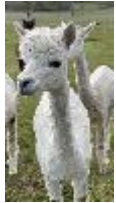

New Leaf Luna

Price: N/A (SOLD)

Sire: E P Cambridge Gianmarco's Masterpiece

Dam: Northumbrian Tibba II

Type: Pregnant Female (Pregnant)

Breed Type: Huacaya

Colour: White (Solid Colour)

Registered With: British Alpaca Society

Date of Birth: 13th July 2017

Description:

Luna is a well proportioned girl with a dense white fleece with good handle.

She is packed full of outstanding Australian genetics and scanned pregnant to Barnacre Leyton who is also packed full of some outstanding Australian genetics.