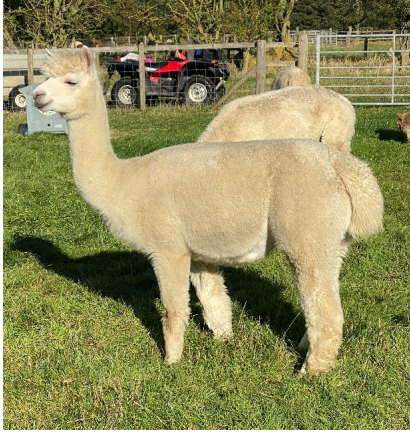

New Leaf Luna

Price: N/A (SOLD)

Sire: E P Cambridge Gianmarco's Masterpiece

Dam: Northumbrian Tibba II

Type: Pregnant Female (Pregnant)

Breed Type: Huacaya

Colour: White (Solid Colour)

Registered With: British Alpaca Society

Date of Birth: 13th July 2017

Description:

Luna is a well proportioned girl with a dense white fleece with good handle.

She is packed full of outstanding Australian genetics and scanned pregnant to Barnacre Leyton who is also packed full of some outstanding Australian genetics.

Prizes Won:

Not Shown

Name of covering male: Barnacre Leyton (White)

Last Mating Date: 28th June 2021

Estimated Date Cria Due (Pregnant Female): 28th May 2022

Luna

Luna & mum Betty

Sheared Luna